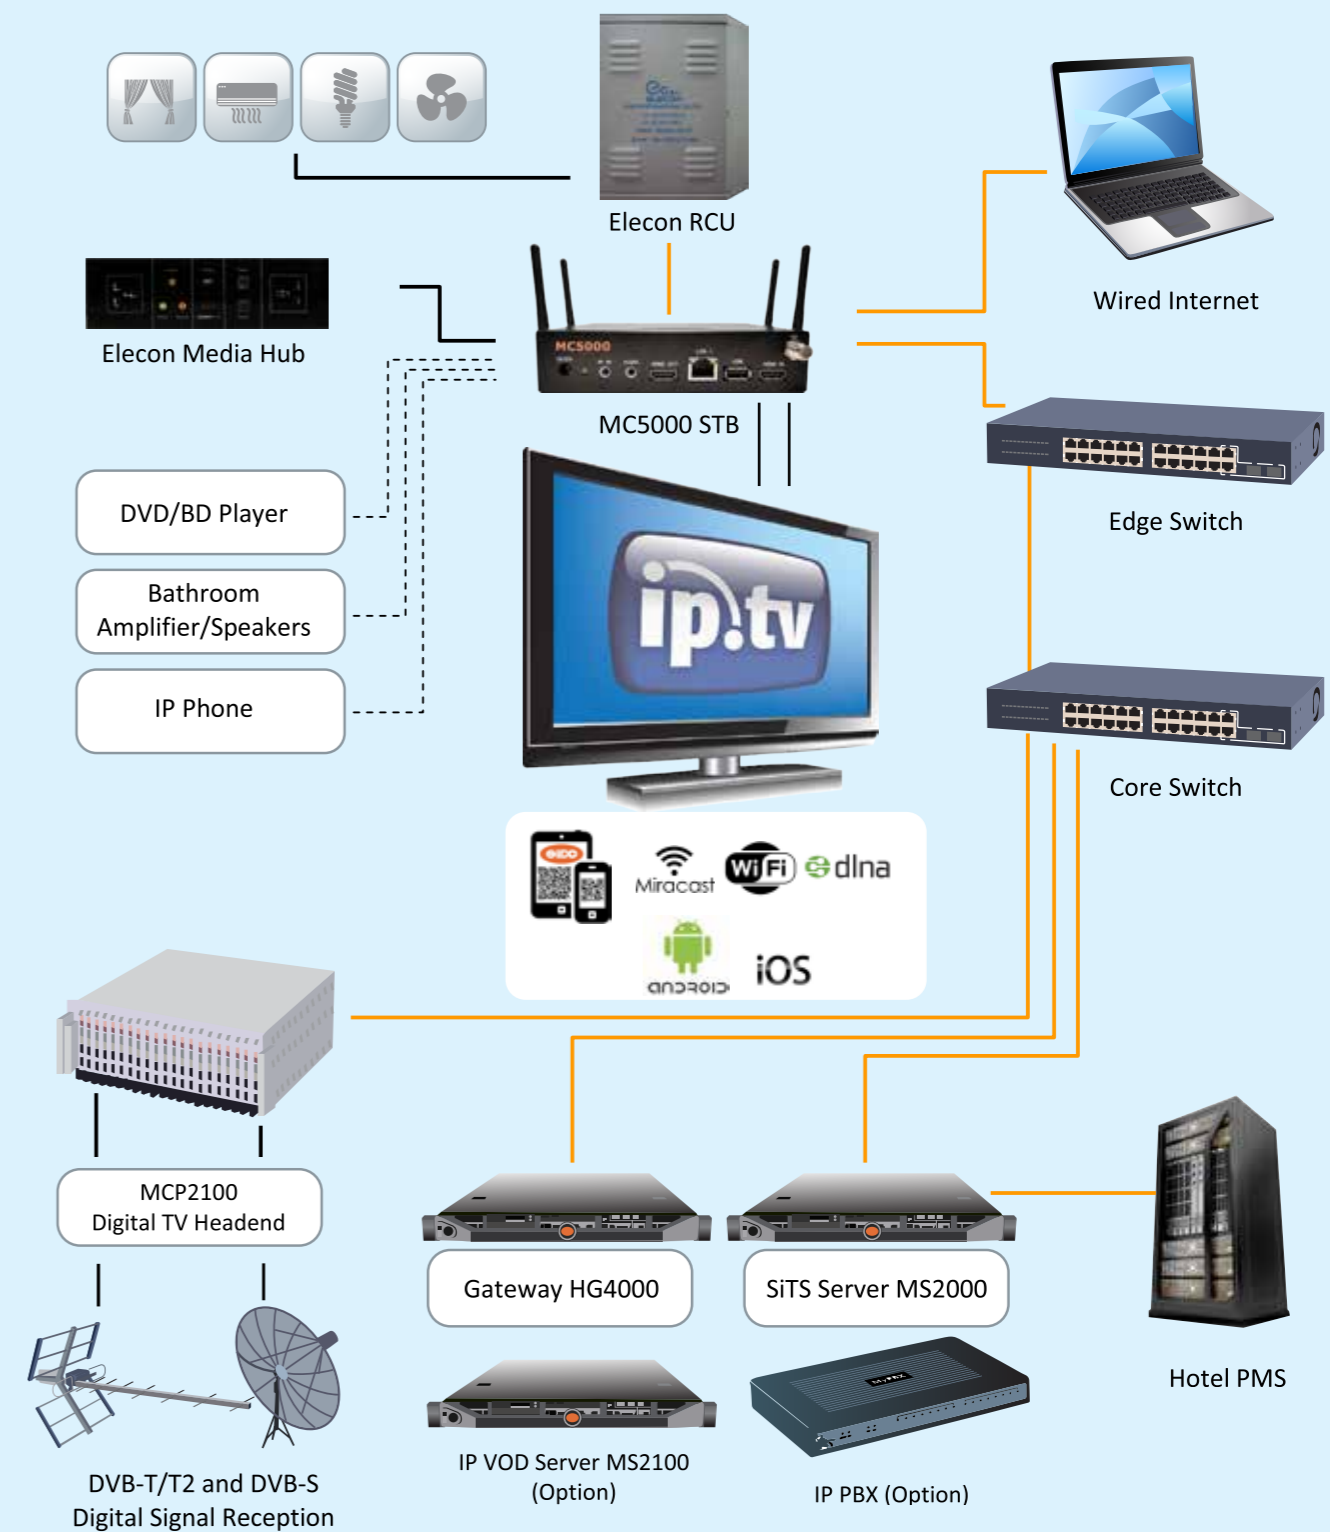

Advanced IPTV services developed exclusively for the hospitality industry.

Highlights:

- ◆ Digital IP streaming for all TV channels, High Definition* perfect picture quality
- ◆ More channel availability compared with old analogue TV systems
- ◆ Picture quality maintained across all rooms, no more amplifier or dB level adjustment problems
- ◆ Each MC5000 unit has a multi-port Ethernet Switch with Vlan Tag to support:
 - > Wired cable High Speed Internet Access
 - > Wireless High Speed Internet Access
 - > IP Phone (backbone)
 - > Smart TV Interface
- ◆ Mobile device APP (iOS and Android)
- ◆ Mobile Device Screen Mirroring Support (DLNA + Miracast)
- ◆ Control Lighting, Curtains and Air-Con from the TV and/or mobile device APP*
- ◆ Optional Z-Wave module to support wireless Z-Wave technology
- ◆ Simple integration with existing wall or desk mounted Media Hubs
- ◆ Optional Digital Video (Pay-Movie) On-Demand Server
- ◆ Interface with all major brands of TV (Hotel Mode TV's recommended)
- ◆ Interface with all major brands of hotel Property Management System
- ◆ Simple installation and free hotel staff training

SiDC is a total solution (turnkey) supplier and developer of IP headend, STB hardware & software ensuring a more reliable installation and easier future support. SiDC has provided interactive TV solutions to the hospitality industry for 20+ years. Over 200,000 IPTV units are currently installed in the Asia Pacific region.