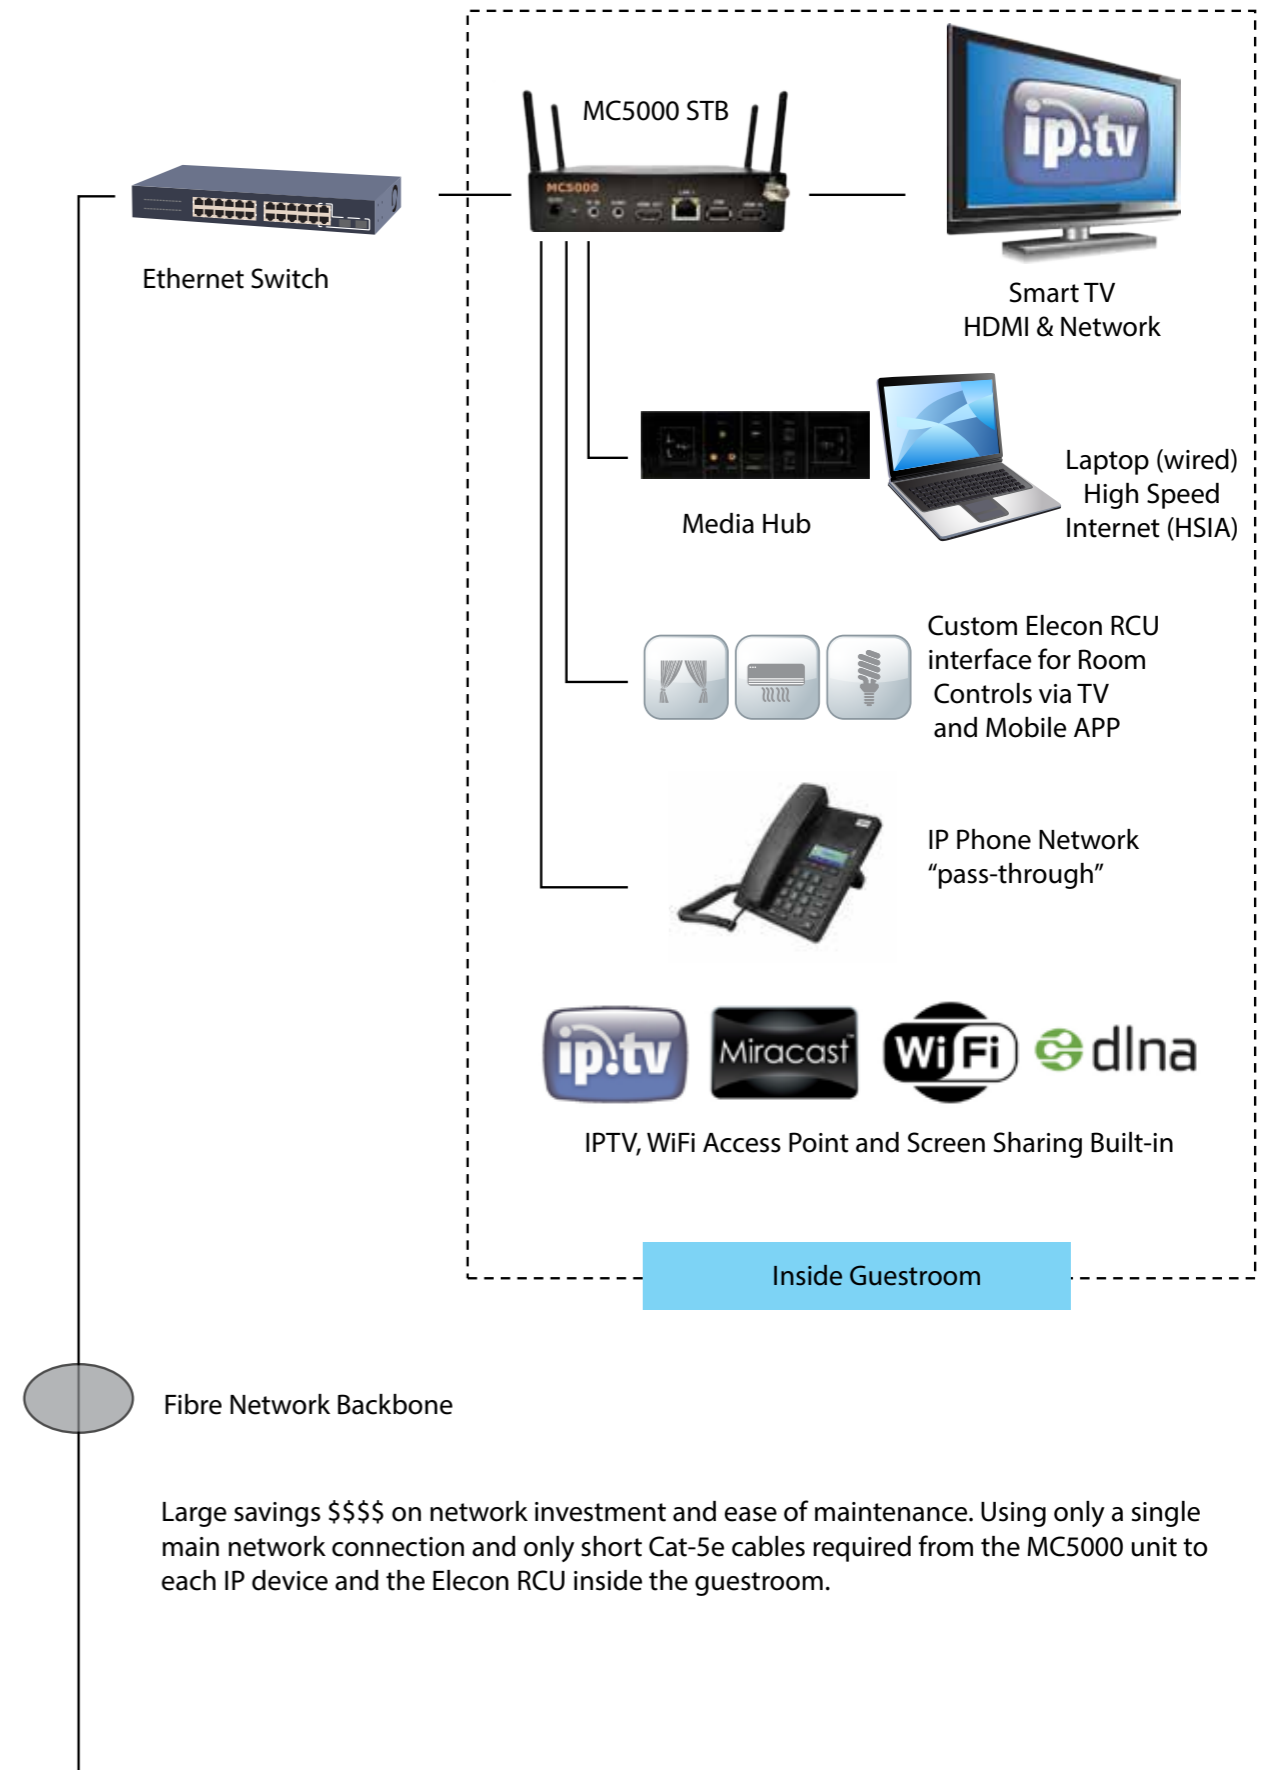

Elecon+SiDC typical IP Solution (new 5 star hotel)