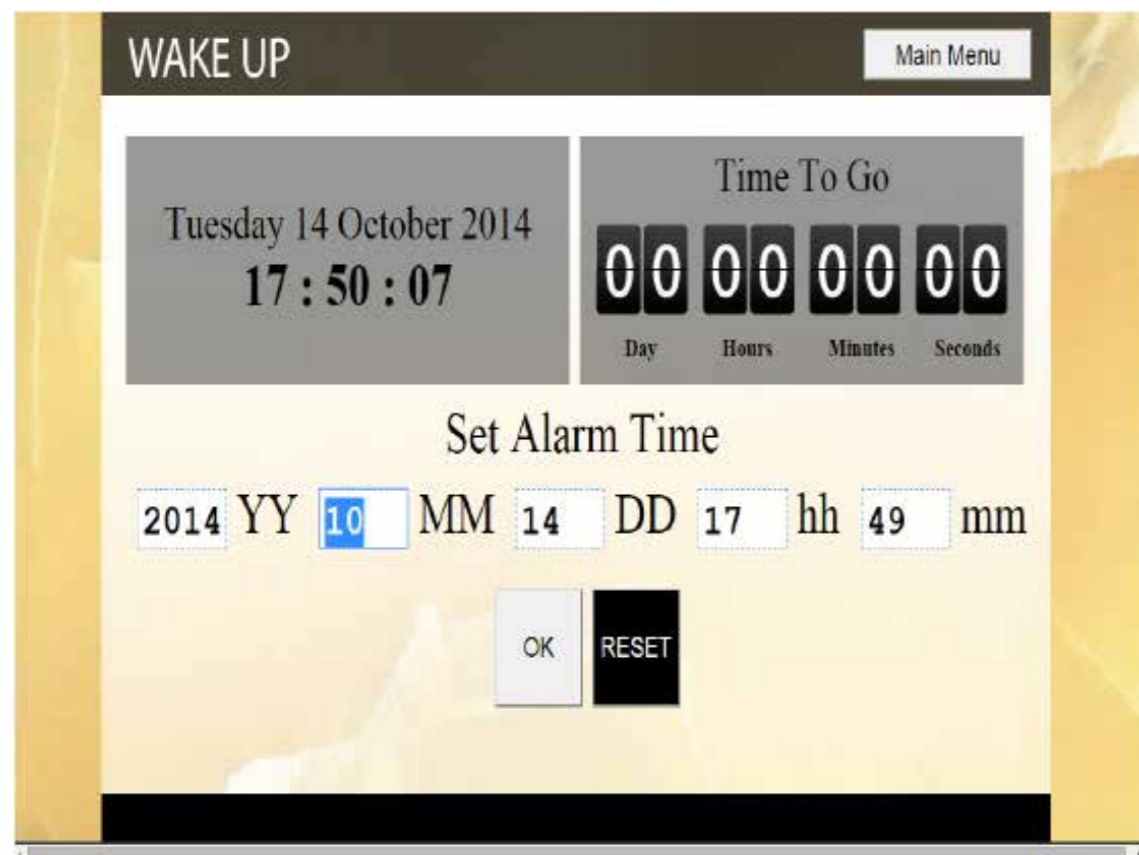

русский язык

簡體中文

Housekeeping Functions

Message

Wake Up Call

Movielink - Australia

Hotel Name

- Park Royal Darling Harbour
- Pan Pacific Perth
- Ascot Quays
- RACV Torque
- Hotel Grand Chancellor Adelaide
- Good Earth Perth
- Great Southern Melbome
- Novotel Canberra
- Majestic Roof Top Adelaide
- Sheraton Noosa
- North Sydney Harbourview
- Royal on the Park
- Mercure Therry Street
- Richardson Hotel Perth
- Mercure Adelaide
- Marriot Sydney
- Rydges World Square
- Duxton
- vDuxton Perth
- Sea World Nara Reson
- Redezvous Adelaide
- Amora Sydney
- Sheraton On The Park
- Grand Chancellor Hobart
- Sheraton Mirage Gold Coast
- Sebel Cairns
- Crossley Hotel Melbourne
- St Kilda Park View
- SKY CITY DARWIN
- ASCOT QUAYS
- Raddison Sydney
- Sofitel Wentworth Sydney
- The Marque Sydney
- Westin Melbourne
- Hilton South Wharf Melbourne