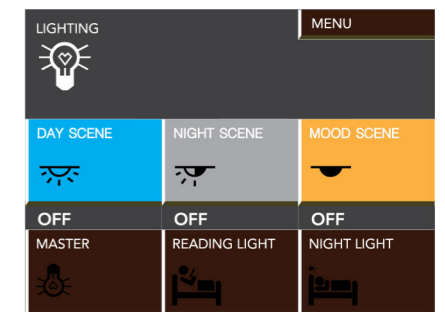

The LCD Panel interfaces directly to the Room Control Unit to provide very convenient and easy to use controls for the guest.

- Lighting controls
- Scene controls
- Thermostat and Climate controls
- Drapes & blinds controls
- Clock display & Alarm clock
- Service buttons: Privacy (DND) and Make-Up-Room (MUR)
- World time
- Low voltage 12vdc
- Multiple language support

The panel can also be programmed to switch to a dimmed 'stand-by' mode when not active, this screen can show either the hotel brand logo or the current time. A proximity sensor activates the screen when a hand is close to the device.

APPLICATION

The Elecon Touch Screen Bedside Panel is usually installed on the bedside table which provides convenience and easy access for the guests without the need to stretch for traditional wall mounted switches. The device can also be used more easily than traditional switches in the dark, as soon as the screen is pressed then the backlit display appears making function selection an easy task.

HOME

AIR-CONDITION CONTROL

CURTAIN

WORLD TIME

ALARM CLOCK

LIGHTING

DIMENSION

TOUCH SCREEN BEDSIDE PANEL