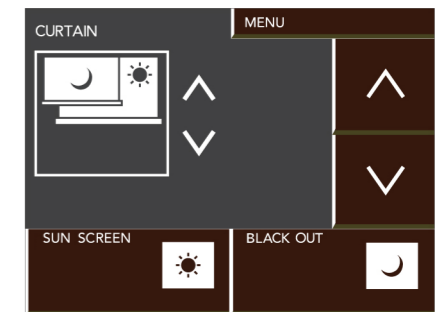

TOUCH SCREEN BEDSIDE PANEL

INTRODUCTION

The LCD Touch Screen Bedside Panel is one of Elecon's innovative products. The user interface graphics and functionality can be fully customised to meet the customers requirements.

The LCD Panel interfaces directly to the Room Control Unit to provide very convenient and easy to use controls for the guest.

- Lighting controls
- Scene controls
- Thermostat and Climate controls
- Drapes & blinds controls
- Clock display & Alarm clock
- Service buttons: Privacy (DND) and Make-Up-Room (MUR)
- World time
- Low voltage 12vdc
- Multiple language support

The panel can also be programmed to switch to a dimmed 'stand-by' mode when not active, this screen can show either the hotel brand logo or the current time. A proximity sensor activates the screen when a hand is close to the device.

APPLICATION

The Elecon Touch Screen Bedside Panel is usually installed on the bedside table which provides convenience and easy access for the guests without the need to stretch for traditional wall mounted switches. The device can also be used more easily than traditional switches in the dark, as soon as the screen is pressed then the backlit display appears making function selection an easy task.

SPECIFICATIONS

TFT LCD 7" Panel

Display resolution (dot)	: 800 x 480 pixels (RGB)
Display area	: 152.4 x 91.44 mm.
Pixel pitch	: 0.0635(W) x 0.1905(H) mm.
Color arrangement	: RGB-stripe
Colors	: 262K
LCD Module size	: 165(W) x 104(H) x 5.5(D) mm.
PCB Module size	: 186(W) x 119(H) mm.

CURTAIN