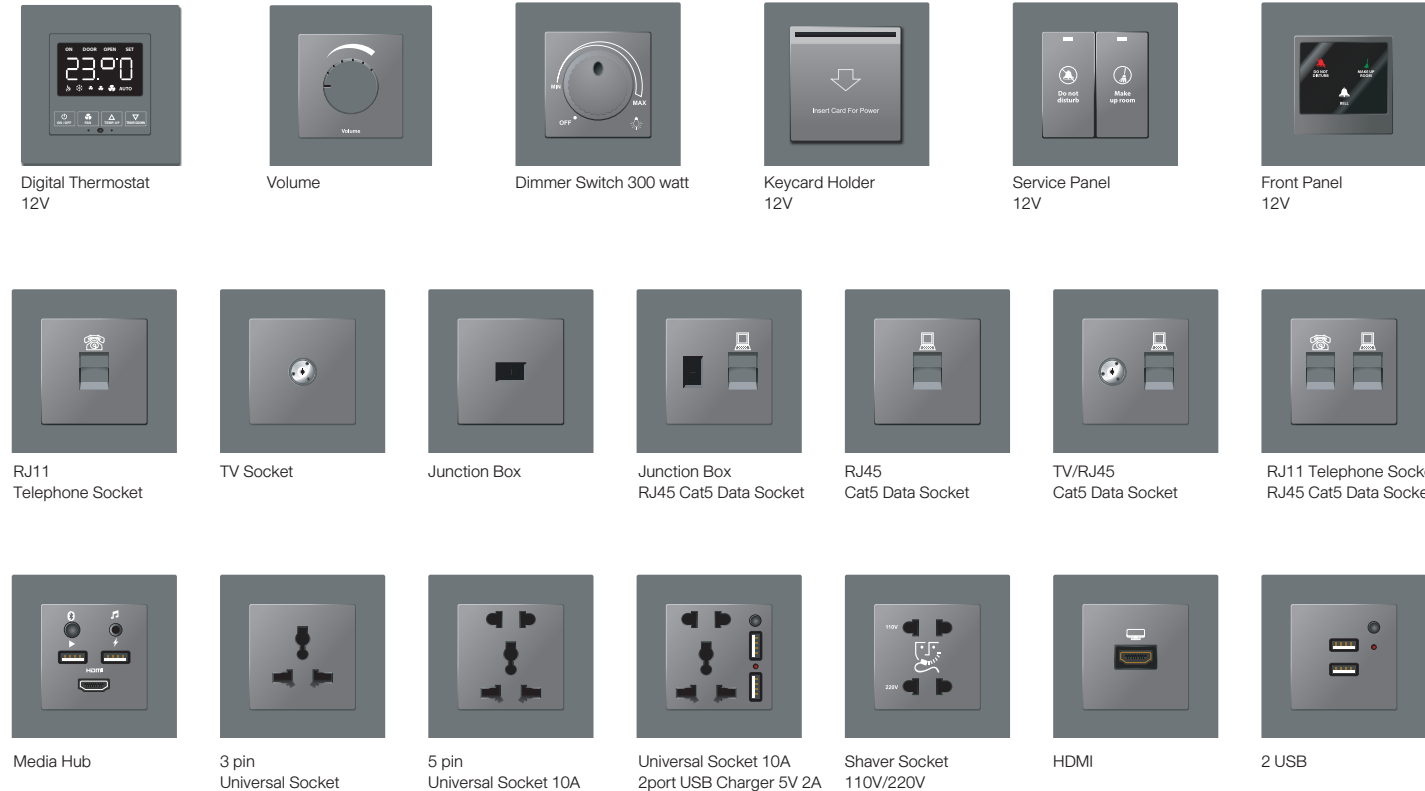

### Moderno series

These are push button action momentary switches, pressing and releasing the button activates the function. Presented in the style of a traditional rocker toggle switch these advanced electronic switches provide a soft “click” sound to provide audible feedback to the user.

Radisson Mai Khao Phuket

Conrad Bangkok

Sindhorn Kempinski Hotel Bangkok

SPECIFICATION  
**MODERNO**  
 Series

**Module Option**

**Switch 12V/220V Button Configuration**

**Conjoined Switch**

**Cover / Material**