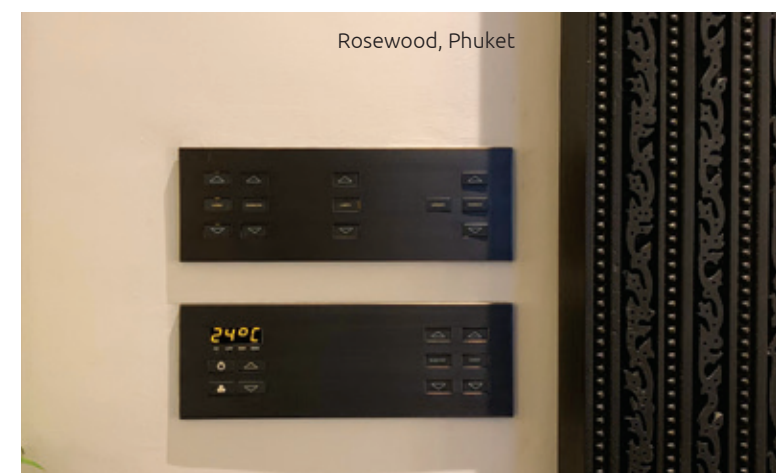

INSPIRE Series

The ultimate in minimalist design whilst maximising functionality. Each standard size single switch panel can support from 1 to 6 individual buttons.

The material surround can be supplied in brushed aluminium or stainless steel with anodised or PVD colouring.

Rosewood, Phuket

Features:

- Low-voltage wiring for safe operation
- Inexpensive installation
- Multi-way switching for full function control anywhere inside the room.
- Compatible with low voltage signal (5V or 12V) from RCU

Customizable elements:

- Color of device components as well as button and LED illumination.
- Text language and symbol/icon type
- Metal finish: antique brass, stainless steel & aluminium

Application:

- Individual lighting controls, dimming controls, scene setting, night light, master on/off.
- Other room controls including fan, curtains/blinds, music/audio controls.
- Digital thermostat panel
- Service controls and indicator panes for Do Not Disturb, Make Up Room, Laundry, Butler etc.
- Doorbell activation

INSPIRE Series

These are push button tactile momentary switches using low profile embedded micro switches, pressing and releasing the button activates the function. This button style provides a soft tactile feedback with no audible "click".