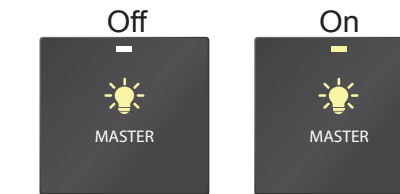

LED Indicator