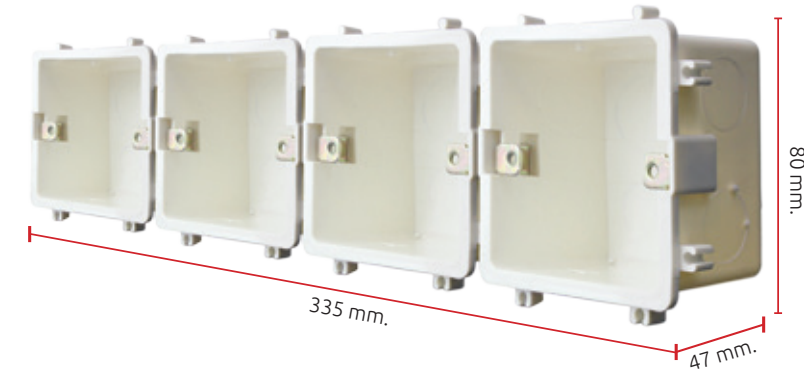

PVC MOUNTING BOX

Elecon standard flush mounting plastic boxes are crafted from durable PVC and are designed to house and protect electrical wiring, switches and power sockets. These boxes include conduit knockout holes and are available in a square single gang size 3x3 with "linking tabs" to aid the horizontal alignment of multiple boxes and easy subsequent fitting of the switch control panel.