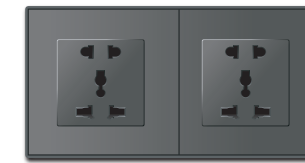

# Elecon

Sample Switch and Socket layout

1 Socket Shaver / Volume

2 Front Panel 12V (DND / MUR / Bell)

3 Digital Thermostat

4 Key Card Holder

5 Master /Entry / Bath / Shower / DND / MUR

6 2 Socket