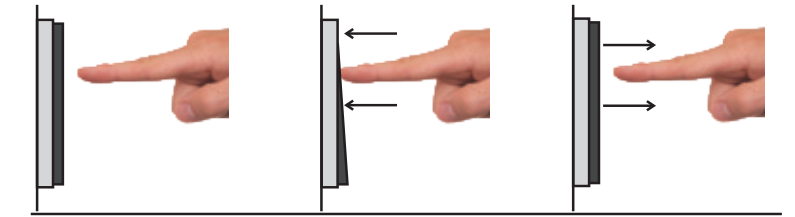

INFINITY Series

A contemporary edgeless switch design with no visible panel frame, providing seamless beauty and elegant functionality. Each standard size (1 gang) panel can support from 1 to 4 individual buttons.

InterContinental Bangkok

Features:

- Low-voltage wiring for safe operation
- Inexpensive installation
- Multi-way switching for full function control anywhere inside the room.
- Compatible with low voltage signal (5V or 12V) from RCU

Customizable elements:

- Color of device components as well as button and LED illumination.
- Text language and symbol/icon type
- Finish: Glass, ABS, stainless steel or aluminium

Application:

- Individual lighting controls, dimming controls, scene setting, night light, master on/off.
- Other room controls including fan, curtains/blinds, music/ audio controls.
- Digital thermostat panel
- Service controls and indicator panes for Do Not Disturb, Make Up Room, Laundry, Butler etc.

Infinity series

These are push button action momentary switches, pressing and releasing the button activates the function. Presented in the style of a traditional rocker toggle switch these advanced electronic switches provide a soft “click” sound to provide audible feedback to the user.

LED Indicator