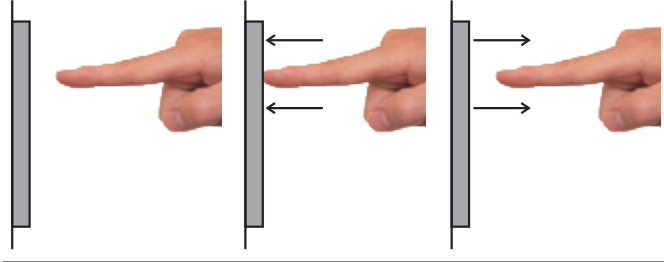

IMPRESS Series

With no mechanical moving parts these glass panel capacitance sensor switches provide a silent operation with a visual feedback when tapped. The backlight can be switched on or off or set to flash when the button is touched.

LED Indicator