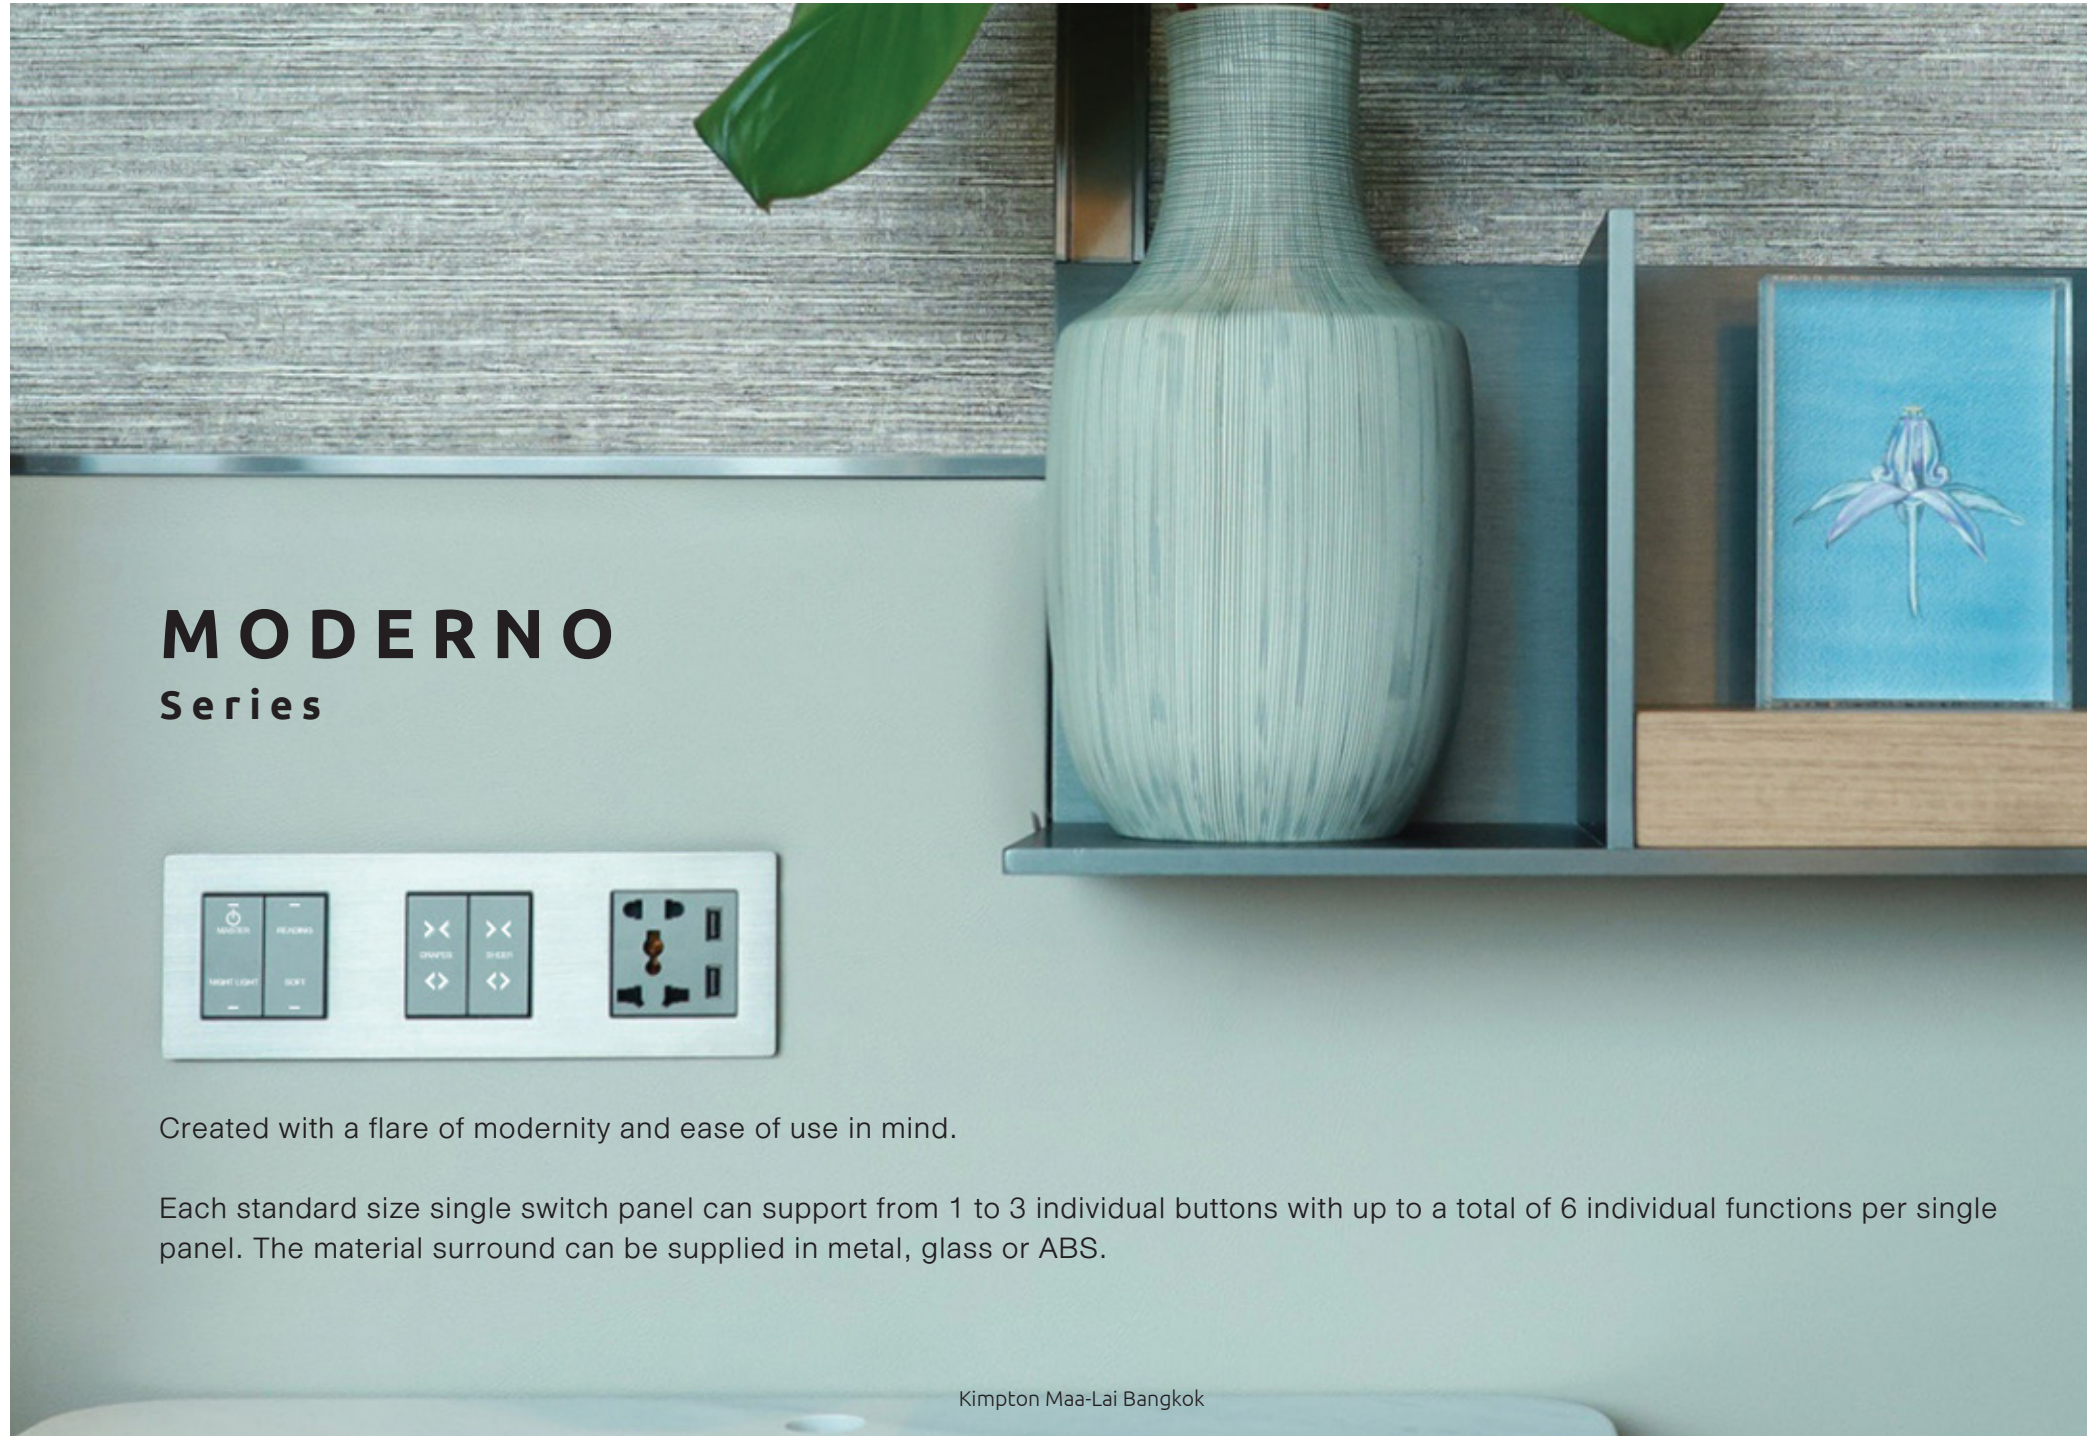

# MODERNO Series

Created with a flare of modernity and ease of use in mind.

Each standard size single switch panel can support from 1 to 3 individual buttons with up to a total of 6 individual functions per single panel. The material surround can be supplied in metal, glass or ABS.