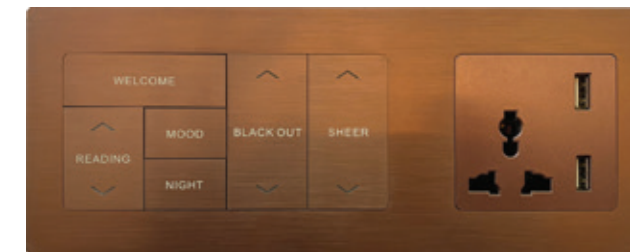

Customized button layout