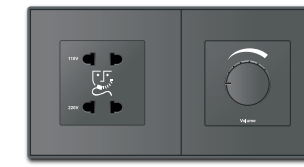

# Elecon

Sample Switch and Socket layout

1 Socket Shaver / Volume

2 Front Panel 12V (DND / MUR / Bell)

3 Digital Thermostat

4 Key Card Holder

5 Master /Entry / Bath / Shower / DND / MUR

6 2 Socket