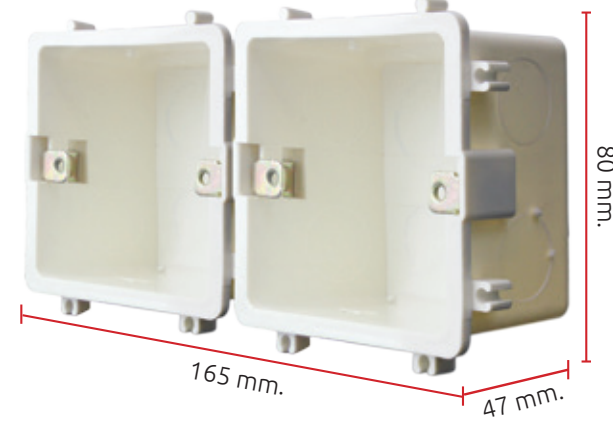

Rosewood Phuket