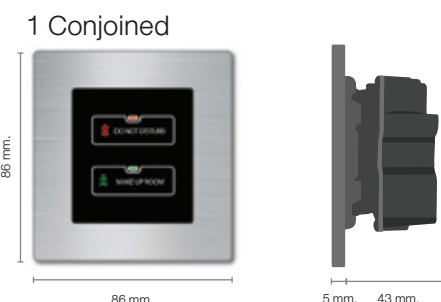

LED Indicator

SPECIFICATION

SERENE Series

Module Option

Switch 12V/220V Button Configuration

Conjoined Switch

Membrane Colour

Module