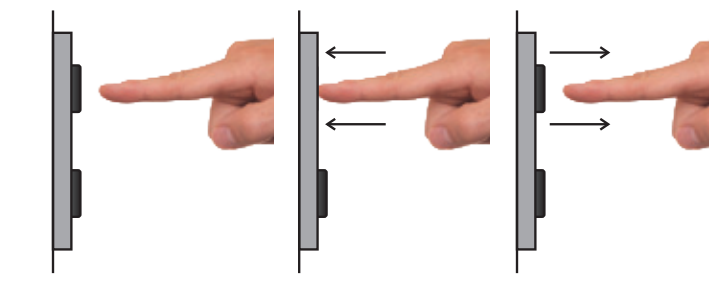

INSPIRE Series

The ultimate in minimalist design whilst maximising functionality. Each standard size single switch panel can support from 1 to 6 individual buttons.

The material surround can be supplied in brushed aluminium or stainless steel with anodised or PVD colouring.

Rosewood, Phuket

Features:

- Low-voltage wiring for safe operation
- Inexpensive installation
- Multi-way switching for full function control anywhere inside the room.
- Compatible with low voltage signal (5V or 12V) from RCU

Customizable elements:

- Color of device components as well as button and LED illumination.
- Text language and symbol/icon type
- Metal finish: antique brass, stainless steel & aluminium

Application:

- Individual lighting controls, dimming controls, scene setting, night light, master on/off.
- Other room controls including fan, curtains/blinds, music/audio controls.
- Digital thermostat panel
- Service controls and indicator panes for Do Not Disturb, Make Up Room, Laundry, Butler etc.
- Doorbell activation

INSPIRE Series

These are push button tactile momentary switches using low profile embedded micro switches, pressing and releasing the button activates the function. This button style provides a soft tactile feedback with no audible "click".