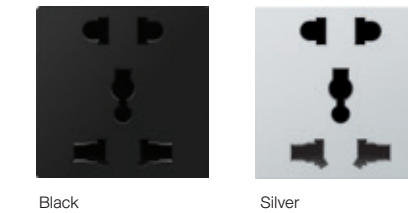

LED Indicator

SPECIFICATION

SERENE Series

Module Option

Switch 12V/220V Button Configuration

Conjoined Switch

Membrane Colour

Module