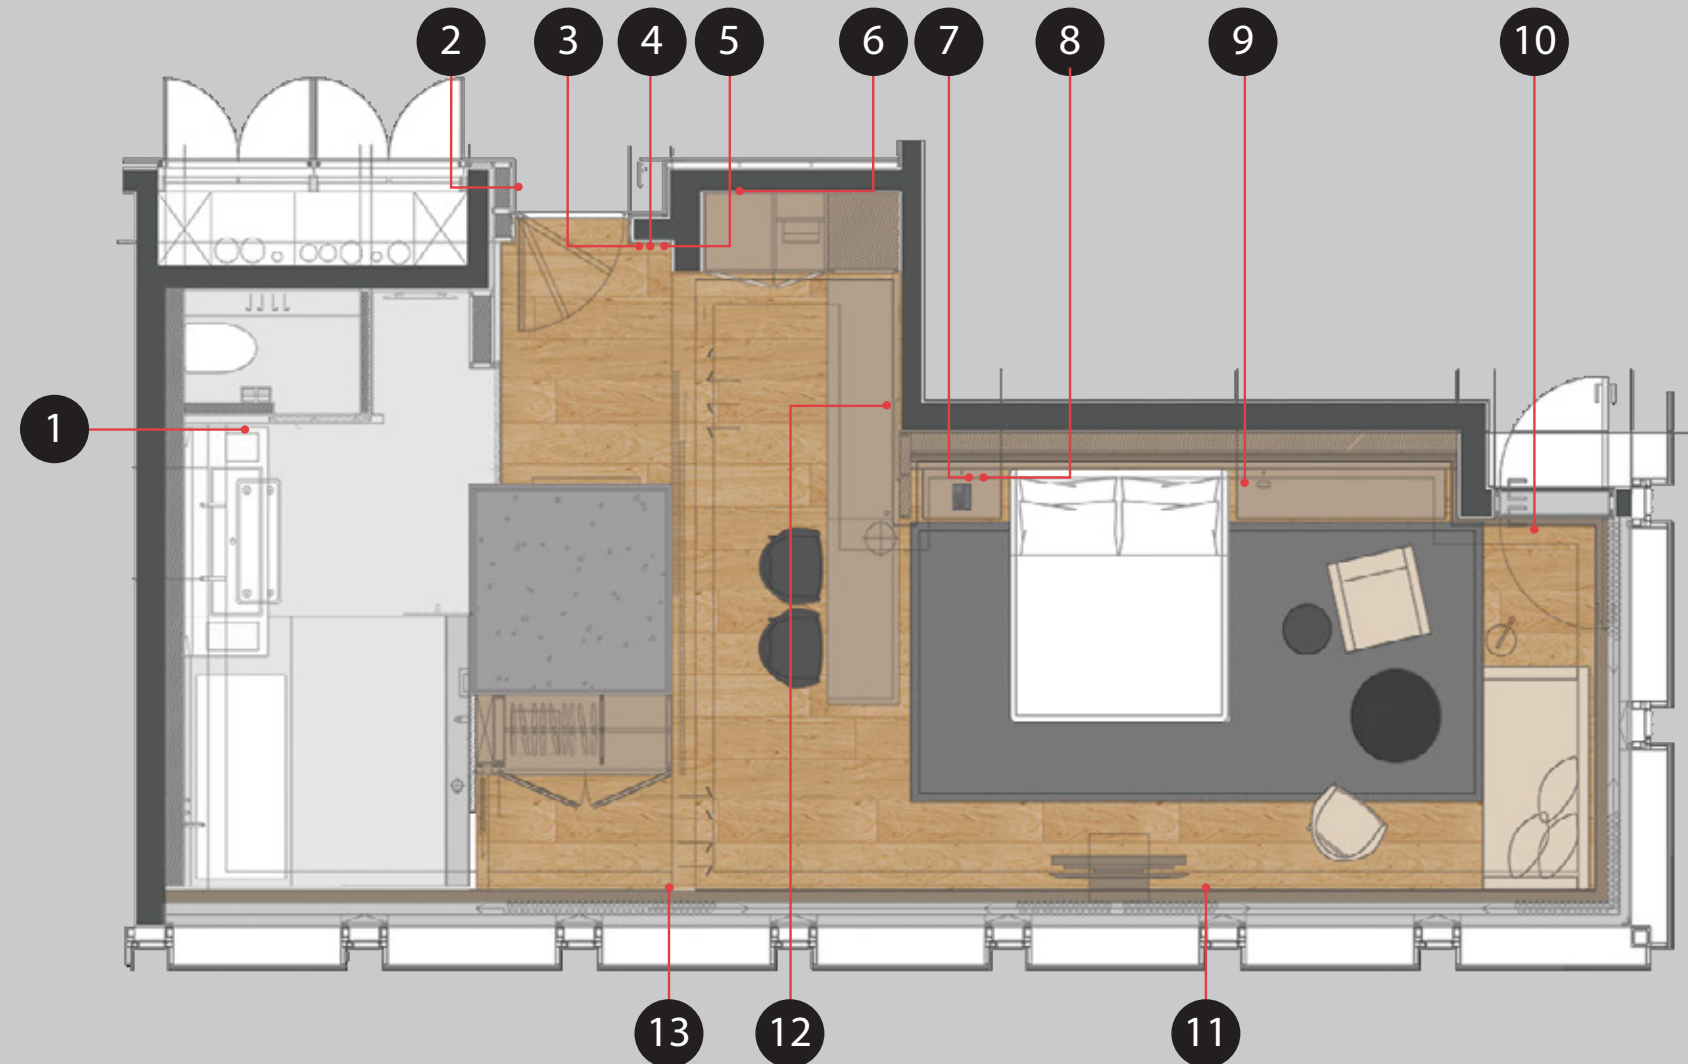

# Elecon

Sample Switch and Socket layout

1 Socket Shaver / Volume

2 Front Panel 12V (DND / MUR / Bell)

3 Digital Thermostat

4 Key Card Holder

5 Master /Entry / Bath / Shower / DND / MUR

6 2 Socket