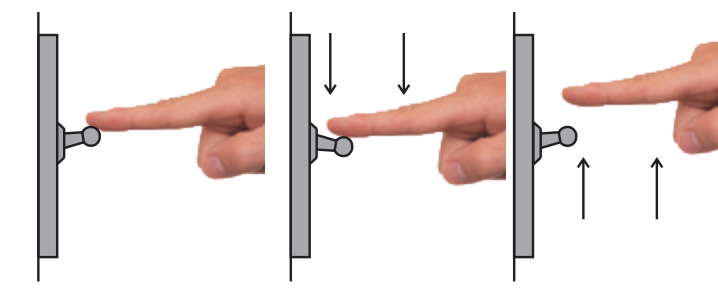

TOGGLE Series

These are spring loaded toggle push buttons using low profile embedded micro switches. Pressing and releasing the button activates the function. These unique buttons provide a soft and silent operation.