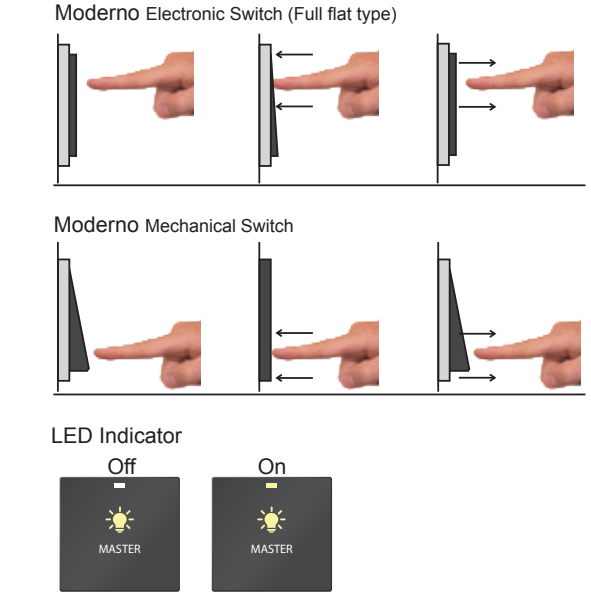

Radisson Mai Khao Phuket