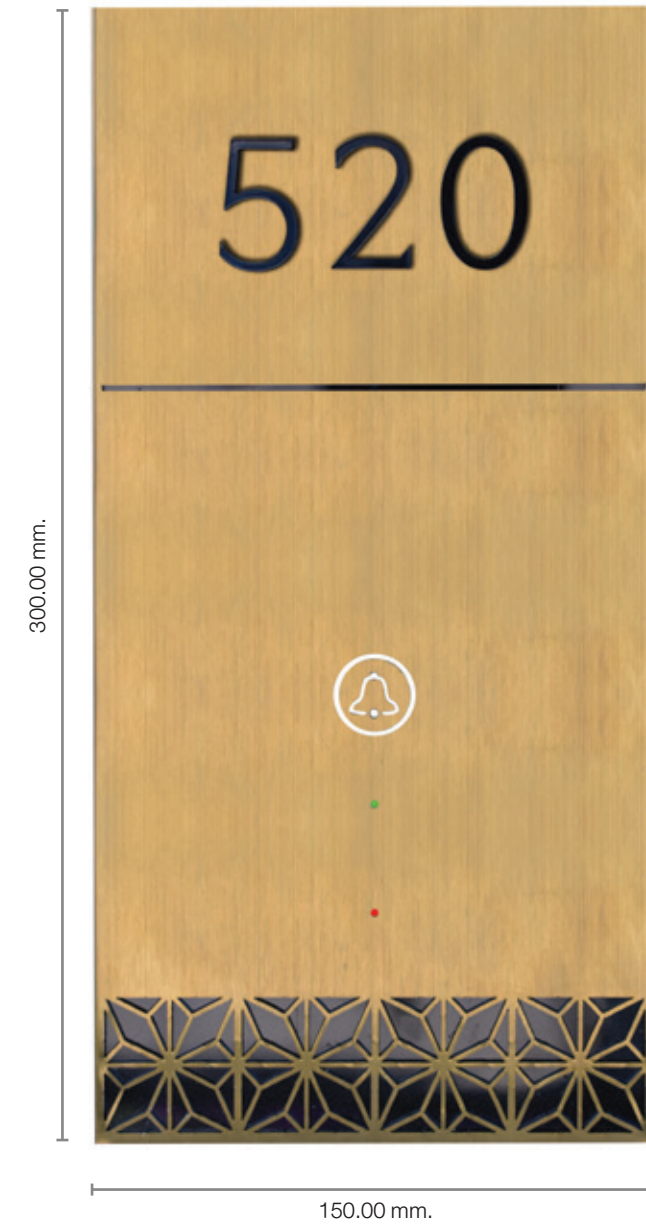

ROOM SIGNAGE

For a truly unique impression Elecon can supply custom designed entrance door signage and other special control panels, these panels can be matched to the in-room switch control panels. The signage panels can include a touch button for Bell and indicator symbols for Make-Up-Room and Do-Not-Disturb.

These custom control panels can be provided in glass or metal with different colours and finishes.

For the highest level in control panel customisation Elecon can also provide laser cut and laser etched metal control panels. Each button is touch sensitive with added backlighting.

These cost effective custom control panels provide a unique and unforgettable guest experience.