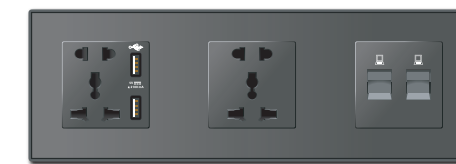

7 Telephone

8 Socket+USB Charger / Bedside Lamp / Reading / Night Light / Master

9 Bedside Lamp / Reading / Night Light / Master Socket+USB Charger

10 Socket

11 Socket / TV/Internet / Socket

12 Socket+USB Charger / Socket / 2 Internet