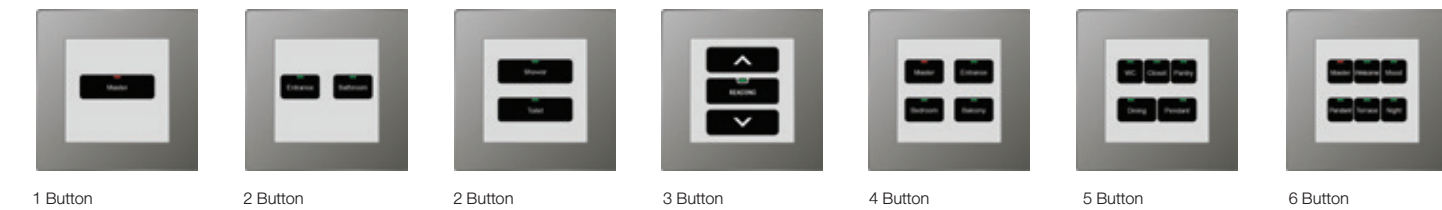

## Application:

- Individual lighting controls, dimming controls, scene setting, night light, master on/off.
- Other room controls including fan, curtains/blinds, music/audio controls.
- Digital thermostat panel
- Service controls and indicator panes for Do Not Disturb, Make Up Room, Laundry, Butler etc.
- Doorbell activation

LED Indicator

SPECIFICATION

SERENE Series

Module Option

Switch 12V/220V Button Configuration

Conjoined Switch

Membrane Colour

Module