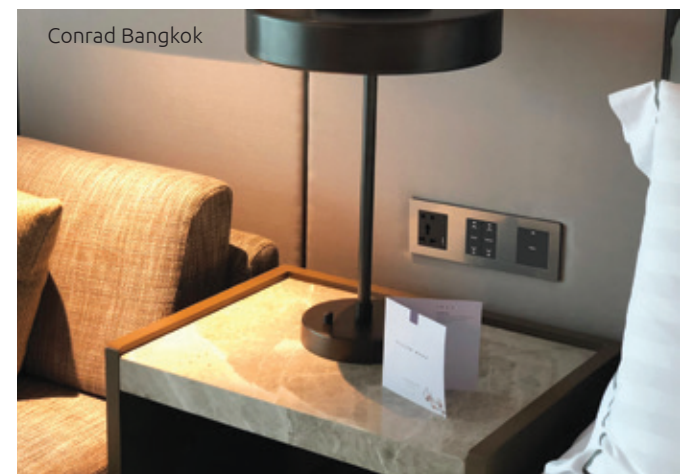

Conrad Bangkok