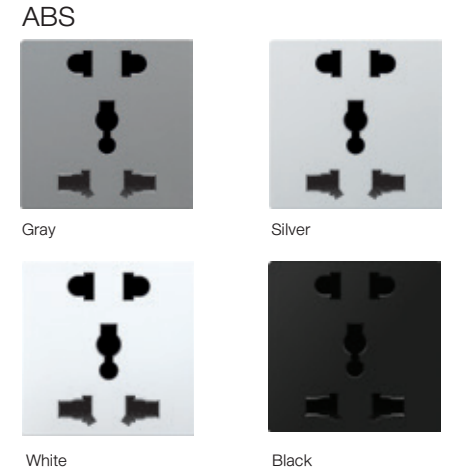

SPECIFICATION
MODERNO
Series

Module Option

Switch 12V/220V Button Configuration

Conjoined Switch

Cover / Material

Module